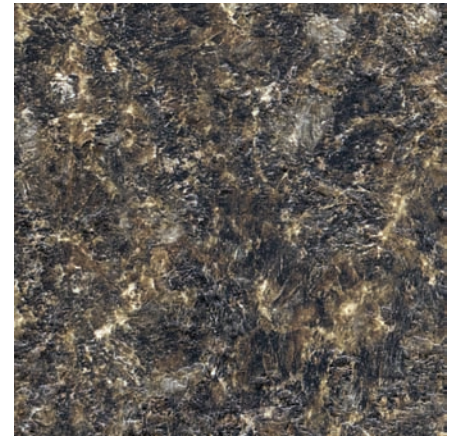

Cabinets Standard | Merry Maple

Cabinets Upgrade | Chocolate **UPGRADE**

Countertops | Labrador Granite

Main Wallboard | Meadow

Kit & Bath Wallboard | Oaks II Granite

Ceramics | Walnut

Linoleum | Caramel Slate

Alternative Linoleum | Woodgrain

(AVAILABLE WITH ANY DECOR)

Cabinets Standard | Golden Cherry

Cabinets Upgrade | Oak

UPGRADE

Countertops | Butter Rum Granite (7732-58)

Main Wallboard | Bisque

Kit & Bath Wallboard | Caramel Sunset

Accent Wallboard | Copper

Ceramics | Sunrise (SB52)

Linoleum | Terra Cotta Clay

Cabinets Standard | Merry Maple

Cabinets Upgrade | Chocolate **UPGRADE**

Countertops | Travertine (3526-58)

Main Wallboard | Skandia Suede